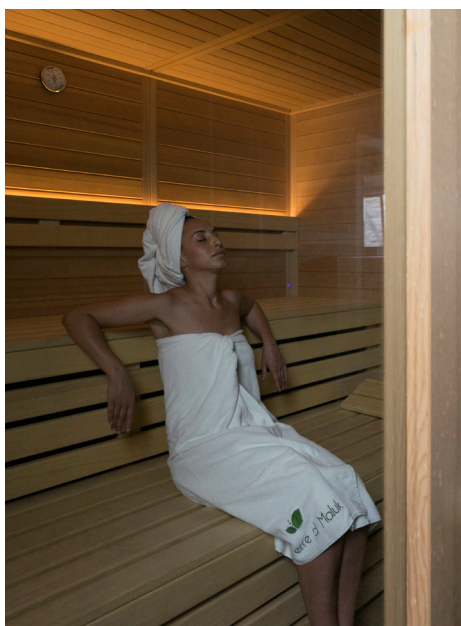

Wellness centre

RATES

Access to the wellness center and gym

Exclusive 2-hour route

The route will be accompanied by a snack of house cakes and pastries, herbal teas/fruit juices and a bottle of Brut rosè Special sparkling wine from Cantina Lucchetti.

The route includes: hydromassage, aromatherapy, sauna, Turkish bath, ice waterfall, kneipp route, emotional shower, Swedish shower.

1-2 persons	€ 120,00 total
from 3 people up	€ 50,00 per person

Next to the spa is a gym with fitness equipment.

The gym cannot be used in conjunction with wellness courses.

Access to the wellness center and its services is reserved exclusively for adults.